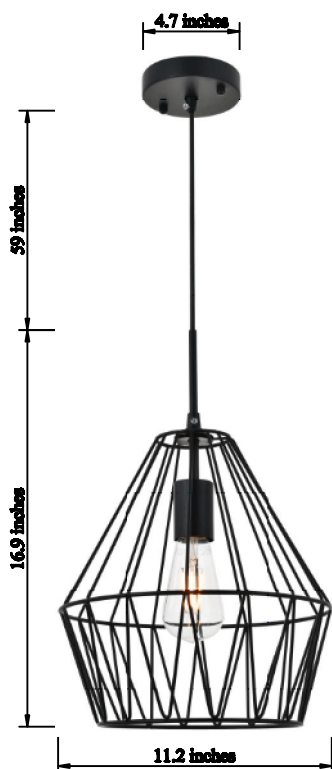

PRODUCT SPECIFICATION SHEET

CANDOR COLLECTION CANDOR 1-Light Black Pendant

Black
Item No:LD4008D11BK

Rose gold
Item No:LD4008D11G

Available Finishes

Dimensions

Canopy Size(in)	4.7"*H1"
Chain/Rod Length	N/A
Length	N/A
Width	11.2"
Height	16.9"
Maximum Height	78"

Specifications

Finish	2 Finishes
Material	Metal
Glass Color	N/A
Type	Pendant
Hanging Device	Cord
Voltage	110-125V
Dimmable	No
Warranty	1 Year Limited
Shipment Type	Small Parcel

Bulb / Socket

Socket Type	E26
Number of Lights	1
Wattage/Bulb	40W
Included	No

Installation

Indoor/Outdoor	Indoor
Dry/Wet/Damp	Dry
Weight	2.2 LBS
Wire Length	59"
Safety Rating	ETL Listed